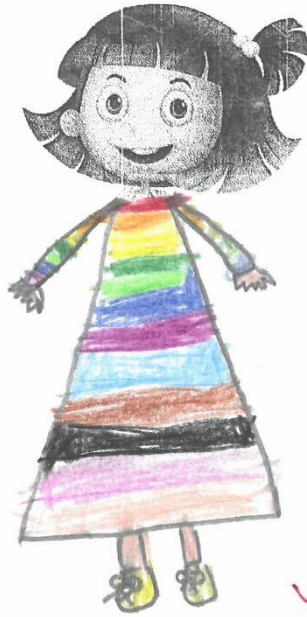

Name : Kuk Chung Yeung (12)

Class : P.1(B)

Emma

1. This is Emma
2. Her hair is long
3. Her eyes are big
4. Her hat is red
5. Her dress is pink

Ben

1. This is Ben
2. His hair is short
3. His eyes are big
4. His shirt is green and white.
5. His trousers are blue.

1. This is Emma
2. Her hair is long.
3. Her eyes are big.
4. Her T-shirt is orange.
5. Her skirt is pink.

1. This is Ben
2. His hair is short.
3. His mouth is small.
4. His jacket is blue.
5. His trousers are red.

1. This is Emma
2. Her eyes are big.
3. Her arms are short.
4. Her dress is purple and pink.
5. Her shoes are pink and blue.

1. This is Ben
2. His arm are short.
3. His legs are short.
4. His shirt is orange.
5. His trousers are pink.