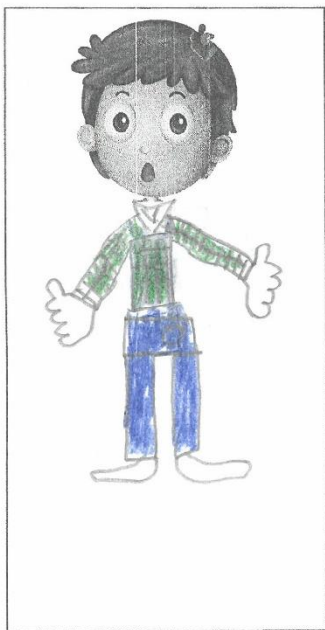

1. This is Emma
2. Her hair is short.
3. Her eyes are big.
4. Her jacket is yellow.
5. Her shirt is orange.

1. This is Ben
2. His mouth is small.
3. His nose is small.
4. His shoes are yellow and black.
5. His trousers are blue and green.

Name : Cheung Yan Hei (5)

Class : P.1(B)

1. This is Emma
2. Her mouth is big.
3. Her nose is small.
4. Her hat is yellow.
5. Her dress is pink.

1. This is Ben
2. His eyes are big.
3. His ears are big.
4. His trousers are black.
5. His T-shirt is orange.

Name : Kuk Chung Yeung (12)

Class : P.1(B)

Emma

1. This is Emma
2. Her hair is long
3. Her eyes are big
4. Her hat is red
5. Her dress is pink

Ben

1. This is Ben
2. His hair is short
3. His eyes are big
4. His shirt is green and white.
5. His trousers are blue.